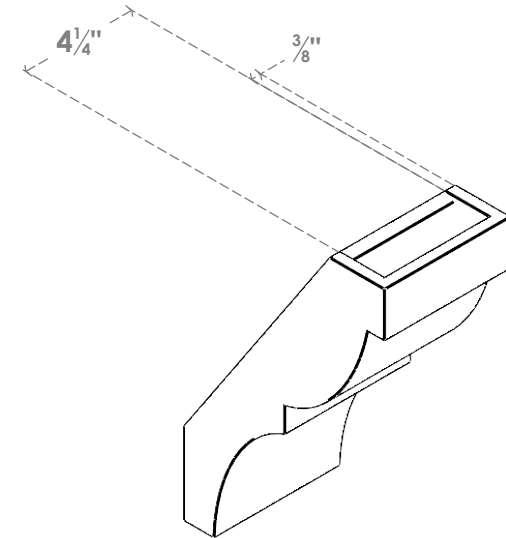

ITEM NUMBER: BRCPC050X08000X12000VAL

5"W X 8"D X 12"H VALENCIA ARCHITECTURAL GRADE PVC CLOSED BRACE

SIDE PROFILE

FRONT PROFILE

ISOMETRIC

EKENA MILLWORK
2300 WEST MAIN ST.
CLARKSVILLE, TX 75426
TOLL FREE: 866-607-0453
WWW.EKENAMILLWORK.COM