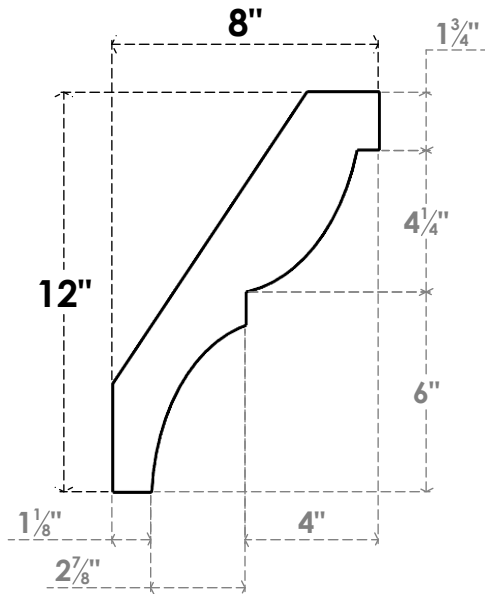

ITEM NUMBER: BRCPC050X08000X12000VAL

5"W X 8"D X 12"H VALENCIA ARCHITECTURAL GRADE PVC CLOSED BRACE

SIDE PROFILE

FRONT PROFILE

ISOMETRIC

EKENA MILLWORK
2300 WEST MAIN ST.
CLARKSVILLE, TX 75426
TOLL FREE: 866-607-0453
WWW.EKENAMILLWORK.COM