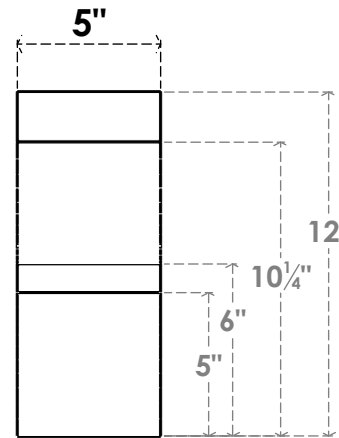

ITEM NUMBER: BRCPC050X08000X12000VAL

5"W X 8"D X 12"H VALENCIA ARCHITECTURAL GRADE PVC CLOSED BRACE

SIDE PROFILE

FRONT PROFILE

ISOMETRIC

EKENA MILLWORK
2300 WEST MAIN ST.
CLARKSVILLE, TX 75426
TOLL FREE: 866-607-0453
WWW.EKENAMILLWORK.COM